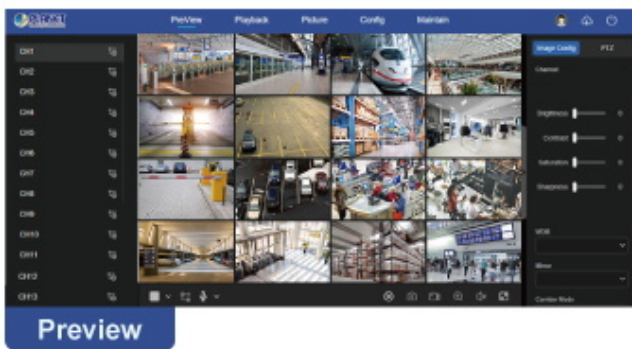

Real-time, Remote Monitoring