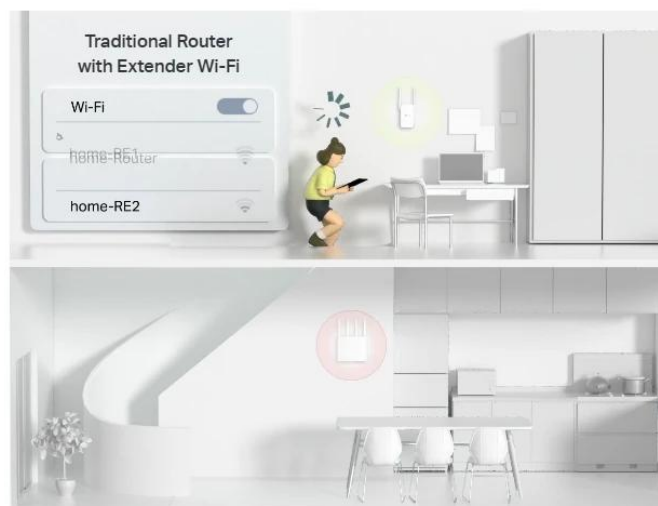

AC1200 Wi-Fi for an Advanced Online Experience

With the 802.11ac Wi-Fi technology, the TL-WPA7517 operates a dual band Wi-Fi network (simultaneous 300 Mbps on 2.4 GHz and 867 Mbps on 5 GHz) with more bandwidth and less interference, maximizing the performance of your powerline network.

867Mbps
on 5GHz

Phone

Pad

Laptop

...

300Mbps
on 2.4GHz

Smart Camera

Smart Plug

Smart Bulb

...

Flexibilní vytvoření Mesh Wi-Fi pro celý domov

Pokud máte doma nějaká místa se slabým signálem, jednoduše přidejte další EasyMesh kompatibilní zařízení a vytvořte si Mesh Wi-Fi síť pro celý domov. Už nemusíte hledat stabilní připojení.

WiFi Dead Zone Killer

Eliminate weak signal areas with WiFi coverage for the whole house

Smart Roaming

Uninterrupted streaming when moving around your home

One WiFi Name

No more switching WiFi network names

Jednotná síť na jedno klepnutí

Konfigurace Wi-Fi jedním dotykem okamžitě zkopíruje název a heslo sítě z routeru pro snadné nastavení. Automatická synchronizace Wi-Fi automaticky aplikuje jakékoliv změny nastavení na celou síť.

Nastavení vaší existující Wi-Fi sítě se okamžitě synchronizuje s novým opakovačem signálu.