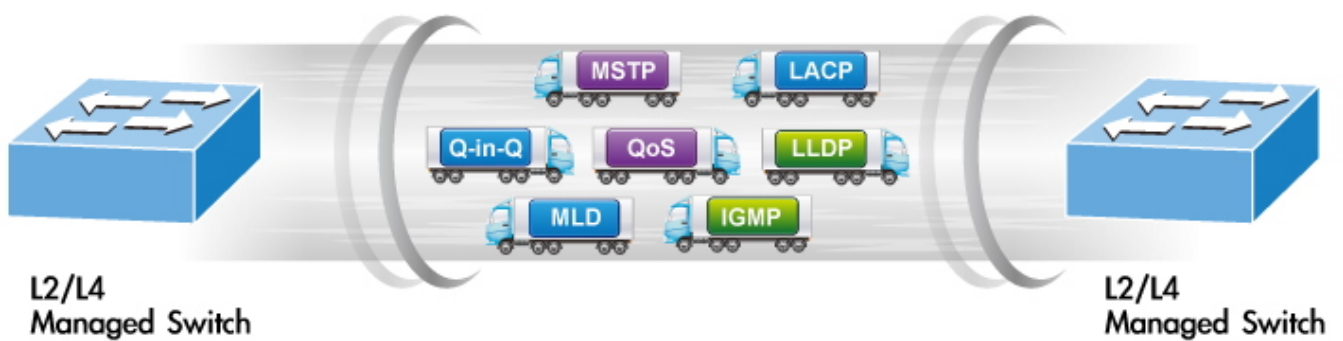

Automatically Reboot Every Friday 23:00

CPU/Buffer
Load **85%**

CPU/Buffer
Load **10%**

PoE PT Camera

1000BASE-T UTP with PoE

High Scalability & Best Security for Today's Wireless Networking Solution