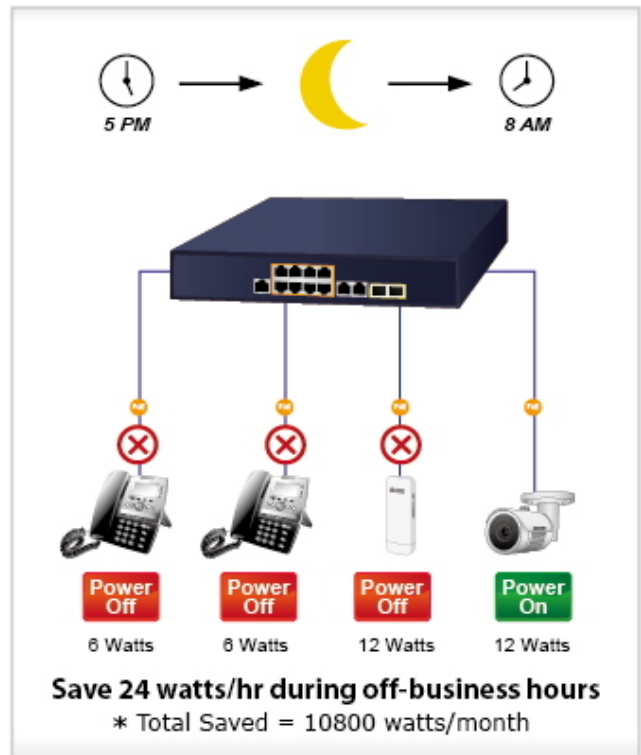

Automatically Reboot Every Friday 23:00

CPU/Buffer
Load **85%**

CPU/Buffer
Load **10%**

PoE PT Camera

1000BASE-T UTP with PoE

High Scalability & Best Security for Today's Wireless Networking Solution